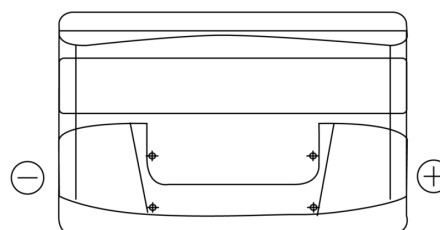

**Product overview**

Batteries for Cars

**Power DB1000**

Part number	DB1000
Technology	Flooded
EAN/GTIN	3661024024716
Voltage	12 V
Capacity	100.0 Ah
CCA	720 A
Length	315 mm
Width	175 mm
Height	205 mm
Box size	LH4
Polarity	ETN 0
Terminal Type	EN taper post
Hold Down	B13
Weights (subject of variation)	21.90 kg

**Polarity**

**Terminal Type**

**Hold Down**

Design, features and specifications are subject to change without notice. We disclaim any representation or warranty, express or implied, concerning the data or recommendations, and in no event shall be liable for any loss or damage claimed to have arisen as a result. Some products may not be available in your local market.