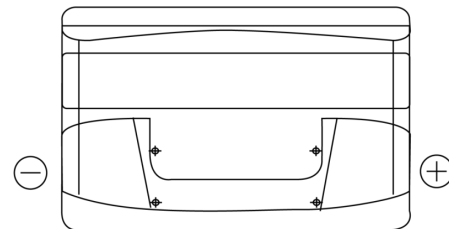

Product overview

Batteries for Cars

Power DB1000

Part number	DB1000
Technology	Flooded
EAN/GTIN	3661024024716
Voltage	12 V
Capacity	100.0 Ah
CCA	720 A
Length	315 mm
Width	175 mm
Height	205 mm
Box size	LH4
Polarity	ETN 0
Terminal Type	EN taper post
Hold Down	B13
Weights (subject of variation)	21.90 kg

Polarity

Terminal Type

Positive Terminal

Negative Terminal

Hold Down

Design, features and specifications are subject to change without notice. We disclaim any representation or warranty, express or implied, concerning the data or recommendations, and in no event shall be liable for any loss or damage claimed to have arisen as a result. Some products may not be available in your local market.