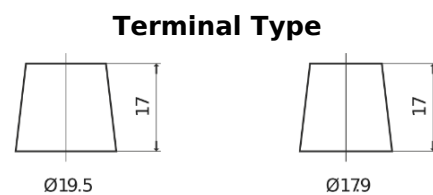

Product overview

Batteries for Trucks, Buses, Construction, Agriculture

EndurancePRO EFB CX2253

Part number	CX2253
Technology	EFB
EAN/GTIN	3661024016704
Voltage	12 V
Capacity	225.0 Ah
CCA	1150 A
Length	518 mm
Width	274 mm
Height	240 mm
Box size	D06
Polarity	ETN 3
Terminal Type	EN taper post
Hold Down	B0
Weights (subject of variation)	60.10 kg