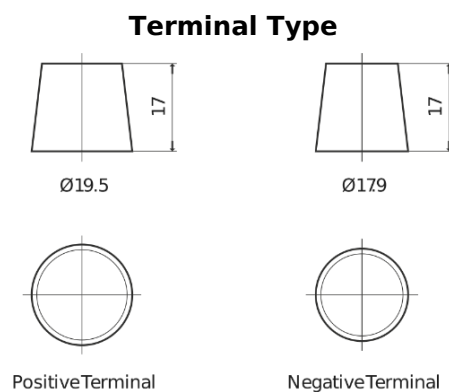

Product overview

Batteries for Trucks, Buses, Construction, Agriculture

EndurancePRO EFB CX2253

Part number	CX2253
Technology	EFB
EAN/GTIN	3661024016704
Voltage	12 V
Capacity	225.0 Ah
CCA	1150 A
Length	518 mm
Width	274 mm
Height	240 mm
Box size	D06
Polarity	ETN 3
Terminal Type	EN taper post
Hold Down	B0
Weights (subject of variation)	60.10 kg