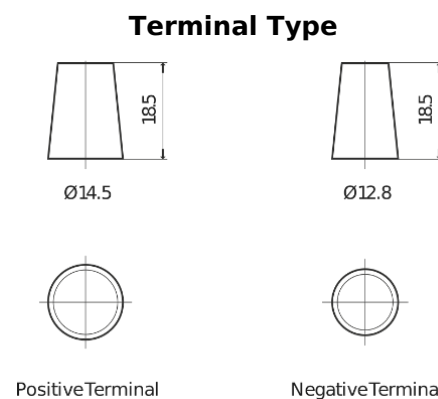

**Product overview**

Batteries for Cars

**Excell EB357**

Part number	EB357
Technology	Flooded
EAN/GTIN	3661024034340
Voltage	12 V
Capacity	35 Ah
CCA	240 A
Length	187 mm
Width	127 mm
Height	220 mm
Box size	B19
Polarity	ETN 1
Terminal Type	JIS taper post
Hold Down	B0
Weights (subject of variation)	8.90 kg