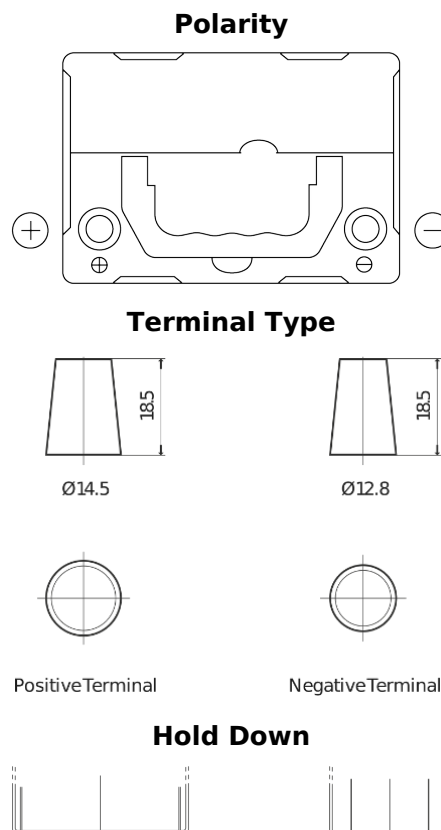

**Product overview**

Batteries for Cars

**Excell EB357**

Part number	EB357
Technology	Flooded
EAN/GTIN	3661024034340
Voltage	12 V
Capacity	35 Ah
CCA	240 A
Length	187 mm
Width	127 mm
Height	220 mm
Box size	B19
Polarity	ETN 1
Terminal Type	JIS taper post
Hold Down	B0
Weights (subject of variation)	8.90 kg