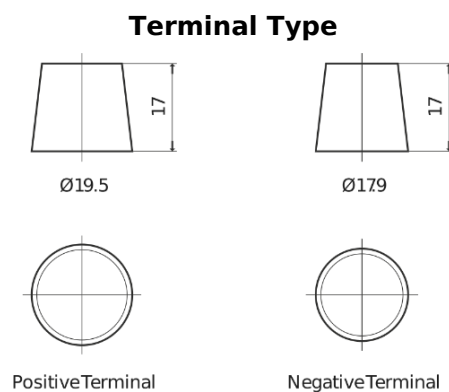

Product overview

Batteries for Trucks, Buses, Construction, Agriculture

PowerPRO Agri&Construction CJ2353

Part number	CJ2353
Technology	Flooded
EAN/GTIN	3661024016766
Voltage	12 V
Capacity	235.0 Ah
CCA	1450 A
Length	518 mm
Width	274 mm
Height	240 mm
Box size	D06
Polarity	ETN 3
Terminal Type	EN taper post
Hold Down	B0
Weights (subject of variation)	59.70 kg