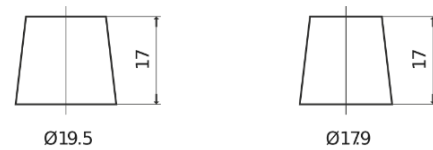

**Product overview**

Batteries for Trucks, Buses, Construction, Agriculture

**PowerPRO Agri&Construction CJ1652**

Part number	CJ1652
Technology	Flooded
EAN/GTIN	3661024016858
Voltage	6 V
Capacity	165.0 Ah
CCA	900 A
Length	335 mm
Width	175 mm
Height	239 mm
Box size	MT5
Polarity	ETN 0
Terminal Type	EN taper post
Hold Down	B1
Weights (subject of variation)	21.80 kg

**Polarity**

**Terminal Type**

Positive Terminal

Negative Terminal

**Hold Down**

Design, features and specifications are subject to change without notice. We disclaim any representation or warranty, express or implied, concerning the data or recommendations, and in no event shall be liable for any loss or damage claimed to have arisen as a result. Some products may not be available in your local market.