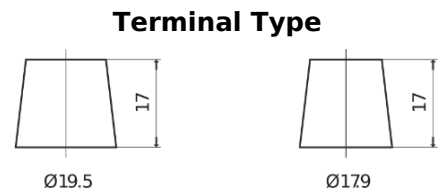

Product overview

Batteries for Trucks, Buses, Construction, Agriculture

PowerPRO Agri&Construction CJ1523

Part number	CJ1523
Technology	Flooded
EAN/GTIN	3661024016742
Voltage	12 V
Capacity	152.0 Ah
CCA	1130 A
Length	513 mm
Width	189 mm
Height	223 mm
Box size	D04
Polarity	ETN 3
Terminal Type	EN taper post
Hold Down	B0
Weights (subject of variation)	40.30 kg