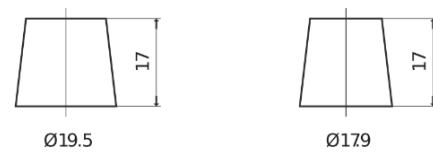

Terminal Type