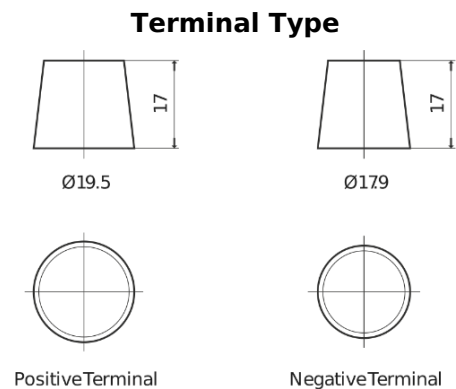

Product overview

Batteries for Trucks, Buses, Construction, Agriculture

StartPRO CG1703

Part number	CG1703
Technology	Flooded
EAN/GTIN	3661024016896
Voltage	12 V
Capacity	170.0 Ah
CCA	950 A
Length	513 mm
Width	223 mm
Height	223 mm
Box size	D05
Polarity	ETN 3
Terminal Type	EN taper post
Hold Down	B0
Weights (subject of variation)	40.20 kg