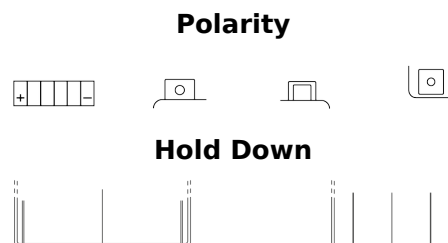

Product overview

Batteries for Motorcycles, ATVs, Snowmobiles, Garden

Li-Ion ELTX14H

Part number	ELTX14H
Technology	Li-Ion
EAN/GTIN	3661024036801
Voltage	12 V
Capacity	4 Ah
CCA	240 A
Watt hour	48 Wh
Length	150 mm
Width	90 mm
Height	95 mm
Box size	C53
Polarity	ETN 1
Terminal Type	M12
Hold Down	B0
Weights (subject of variation)	0.90 kg