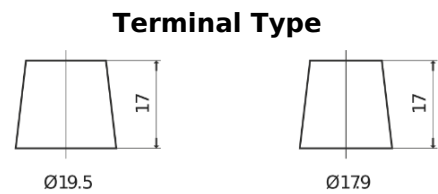

Product overview

Batteries for Trucks, Buses, Construction, Agriculture

PowerPRO CF2353

Part number	CF2353
Technology	Flooded
EAN/GTIN	3661024015325
Voltage	12 V
Capacity	235.0 Ah
CCA	1300 A
Length	518 mm
Width	274 mm
Height	240 mm
Box size	D06
Polarity	ETN 3
Terminal Type	EN taper post
Hold Down	B0
Weights (subject of variation)	56.30 kg