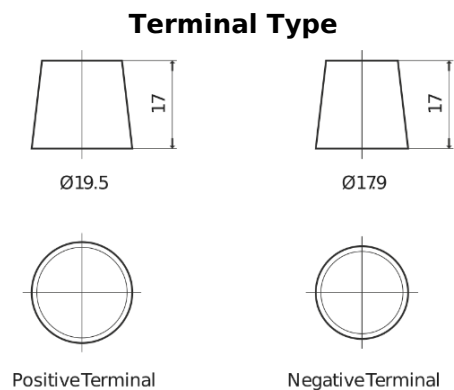

Product overview

Batteries for Trucks, Buses, Construction, Agriculture

PowerPRO CF1853

Part number	CF1853
Technology	Flooded
EAN/GTIN	3661024015318
Voltage	12 V
Capacity	185.0 Ah
CCA	1150 A
Length	513 mm
Width	223 mm
Height	223 mm
Box size	D05
Polarity	ETN 3
Terminal Type	EN taper post
Hold Down	B0
Weights (subject of variation)	43.90 kg