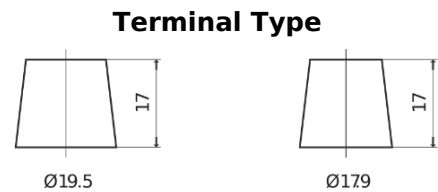

**Product overview**

Batteries for Trucks, Buses, Construction, Agriculture

**PowerPRO CF1453**

Part number	CF1453
Technology	Flooded
EAN/GTIN	3661024015301
Voltage	12 V
Capacity	145.0 Ah
CCA	900 A
Length	513 mm
Width	189 mm
Height	223 mm
Box size	D04
Polarity	ETN 3
Terminal Type	EN taper post
Hold Down	B0
Weights (subject of variation)	35.90 kg