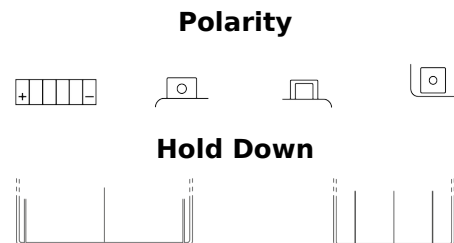

Product overview

Batteries for Motorcycles, ATVs, Snowmobiles, Garden

Li-Ion ELT12B

Part number	ELT12B
Technology	Li-Ion
EAN/GTIN	3661024036818
Voltage	12 V
Capacity	5 Ah
CCA	260 A
Watt hour	60 Wh
Length	150 mm
Width	70 mm
Height	130 mm
Box size	C51
Polarity	ETN 1
Terminal Type	M12
Hold Down	B0
Weights (subject of variation)	0.90 kg