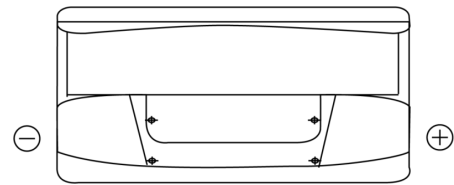

Product overview

Batteries for Cars

Standard CC900

Part number	CC900
Technology	Flooded
EAN/GTIN	3661024014830
Voltage	12 V
Capacity	90.0 Ah
CCA	720 A
Length	353 mm
Width	175 mm
Height	190 mm
Box size	L05
Polarity	ETN 0
Terminal Type	EN taper post
Hold Down	B13
Weights (subject of variation)	20.50 kg

Polarity

Terminal Type

Positive Terminal

Negative Terminal

Hold Down

Design, features and specifications are subject to change without notice. We disclaim any representation or warranty, express or implied, concerning the data or recommendations, and in no event shall be liable for any loss or damage claimed to have arisen as a result. Some products may not be available in your local market.