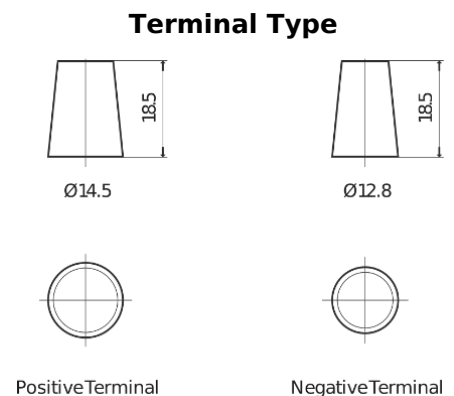

**Product overview**

Batteries for Cars

**Technica TB356**

Part number	TB356
Technology	Flooded
EAN/GTIN	3661024054331
Voltage	12 V
Capacity	35 Ah
CCA	240 A
Length	187 mm
Width	127 mm
Height	220 mm
Box size	B19
Polarity	ETN 0
Terminal Type	JIS taper post
Hold Down	B0
Weights (subject of variation)	8.90 kg