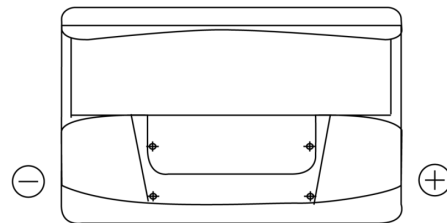

Product overview

Batteries for Cars

Standard CC700

Part number	CC700
Technology	Flooded
EAN/GTIN	3661024014823
Voltage	12 V
Capacity	70.0 Ah
CCA	640 A
Length	278 mm
Width	175 mm
Height	190 mm
Box size	L03
Polarity	ETN 0
Terminal Type	EN taper post
Hold Down	B13
Weights (subject of variation)	16.00 kg

Polarity

Terminal Type

Positive Terminal

Negative Terminal

Hold Down

Design, features and specifications are subject to change without notice. We disclaim any representation or warranty, express or implied, concerning the data or recommendations, and in no event shall be liable for any loss or damage claimed to have arisen as a result. Some products may not be available in your local market.