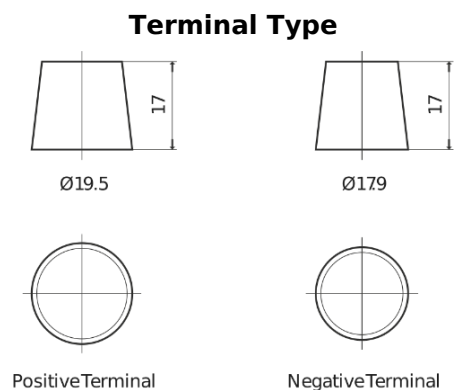

**Product overview**

Batteries for Marine and Leisure

**Dual EFB TZ650**

Part number	TZ650
Technology	EFB
EAN/GTIN	3661024057486
Voltage	12 V
Capacity	75.0 Ah
CCA	750 A
Watt hour	650 Wh
Length	260 mm
Width	173 mm
Height	222 mm
Box size	D26
Polarity	ETN 1
Terminal Type	EN taper post
Hold Down	B0
Weights (subject of variation)	19.00 kg