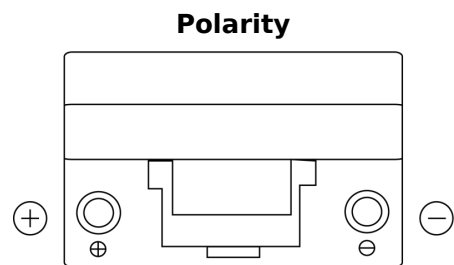

**Product overview**

Batteries for Marine and Leisure

**Dual EFB TZ650**

Part number	TZ650
Technology	EFB
EAN/GTIN	3661024057486
Voltage	12 V
Capacity	75.0 Ah
CCA	750 A
Watt hour	650 Wh
Length	260 mm
Width	173 mm
Height	222 mm
Box size	D26
Polarity	ETN 1
Terminal Type	EN taper post
Hold Down	B0
Weights (subject of variation)	19.00 kg