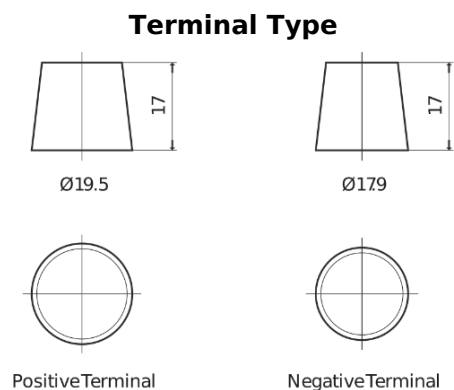

Product overview

Batteries for Marine and Leisure

Vintage TU72L

Part number	TU72L
Technology	Flooded
EAN/GTIN	3661024056281
Voltage	12 V
Capacity	72.0 Ah
CCA	640 A
Length	278 mm
Width	175 mm
Height	190 mm
Box size	L03
Polarity	ETN 1
Terminal Type	EN taper post
Hold Down	B13
Weights (subject of variation)	16.00 kg