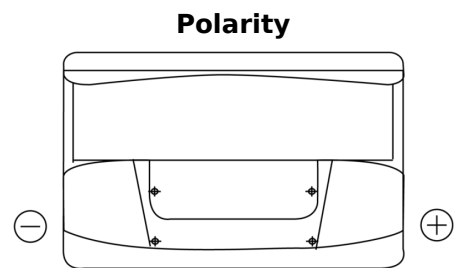

Product overview

Batteries for Marine and Leisure

Vintage TU72L

Part number	TU72L
Technology	Flooded
EAN/GTIN	3661024056281
Voltage	12 V
Capacity	72.0 Ah
CCA	640 A
Length	278 mm
Width	175 mm
Height	190 mm
Box size	L03
Polarity	ETN 1
Terminal Type	EN taper post
Hold Down	B13
Weights (subject of variation)	16.00 kg