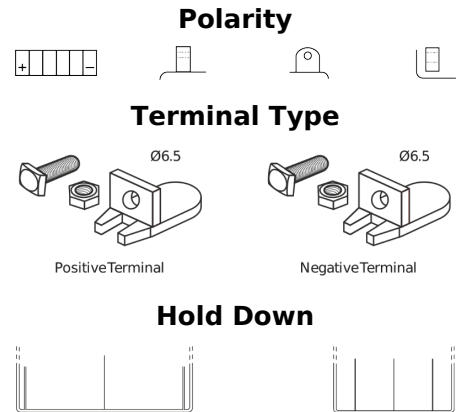

**Product overview**

Batteries for Motorcycles, ATVs, Snowmobiles, Garden

**GEL GEL12-30**

Part number	GEL12-30
Technology	GEL
EAN/GTIN	3661024034081
Voltage	12 V
Capacity	30 Ah
CCA	180 A
Length	197 mm
Width	132 mm
Height	186 mm
Box size	U01
Polarity	ETN 1
Terminal Type	EN full Ford lug
Hold Down	B0
Weights (subject of variation)	11.10 kg