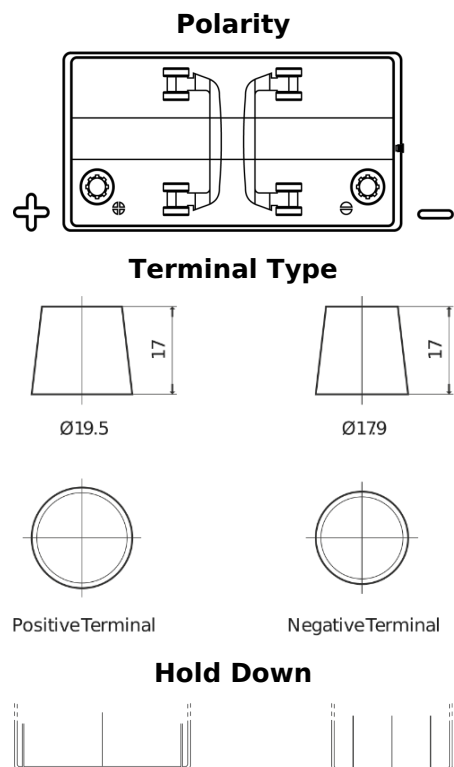

**Product overview**

Batteries for Marine and Leisure

**Dual TR550**

Part number	TR550
Technology	Flooded
EAN/GTIN	3661024055987
Voltage	12 V
Capacity	115.0 Ah
CCA	760 A
Watt hour	550 Wh
Length	349 mm
Width	175 mm
Height	235 mm
Box size	D02
Polarity	ETN 1
Terminal Type	EN taper post
Hold Down	B0
Weights (subject of variation)	27.80 kg