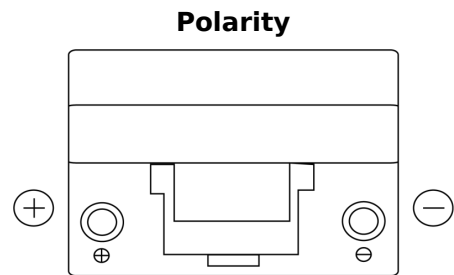

Product overview

Batteries for Marine and Leisure

Dual TR450

Part number	TR450
Technology	Flooded
EAN/GTIN	3661024055994
Voltage	12 V
Capacity	95.0 Ah
CCA	650 A
Watt hour	450 Wh
Length	306 mm
Width	173 mm
Height	222 mm
Box size	D31
Polarity	ETN 1
Terminal Type	EN taper post
Hold Down	Korean B1
Weights (subject of variation)	21.70 kg