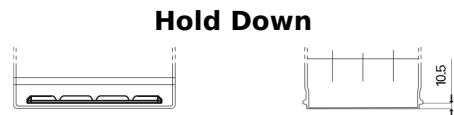

Product overview

Batteries for Marine and Leisure

Dual TR450

Part number	TR450
Technology	Flooded
EAN/GTIN	3661024055994
Voltage	12 V
Capacity	95.0 Ah
CCA	650 A
Watt hour	450 Wh
Length	306 mm
Width	173 mm
Height	222 mm
Box size	D31
Polarity	ETN 1
Terminal Type	EN taper post
Hold Down	Korean B1
Weights (subject of variation)	21.70 kg