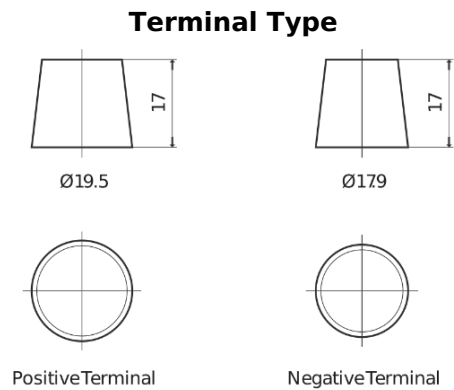

Product overview

Batteries for Marine and Leisure

Dual TR450

Part number	TR450
Technology	Flooded
EAN/GTIN	3661024055994
Voltage	12 V
Capacity	95.0 Ah
CCA	650 A
Watt hour	450 Wh
Length	306 mm
Width	173 mm
Height	222 mm
Box size	D31
Polarity	ETN 1
Terminal Type	EN taper post
Hold Down	Korean B1
Weights (subject of variation)	21.70 kg