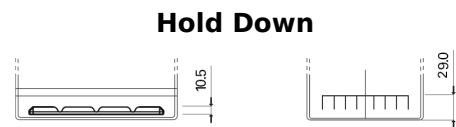

**Product overview**

Batteries for Marine and Leisure

**Dual TR350**

Part number	TR350
Technology	Flooded
EAN/GTIN	3661024056007
Voltage	12 V
Capacity	80.0 Ah
CCA	510 A
Watt hour	350 Wh
Length	270 mm
Width	173 mm
Height	222 mm
Box size	D26
Polarity	ETN 1
Terminal Type	EN taper post
Hold Down	Korean B1+B6
Weights (subject of variation)	17.40 kg