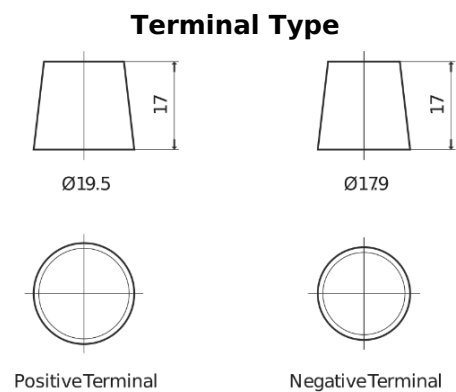

**Product overview**

Batteries for Marine and Leisure

**Dual TR350**

Part number	TR350
Technology	Flooded
EAN/GTIN	3661024056007
Voltage	12 V
Capacity	80.0 Ah
CCA	510 A
Watt hour	350 Wh
Length	270 mm
Width	173 mm
Height	222 mm
Box size	D26
Polarity	ETN 1
Terminal Type	EN taper post
Hold Down	Korean B1+B6
Weights (subject of variation)	17.40 kg