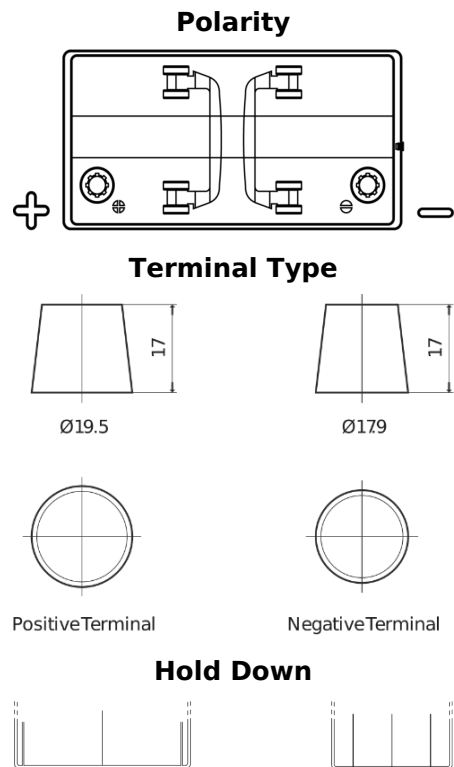

Product overview

Batteries for Marine and Leisure

Start TN850

| | |
|--------------------------------|---------------|
| Part number | TN850 |
| Technology | Flooded |
| EAN/GTIN | 3661024046077 |
| Voltage | 12 V |
| Capacity | 110.0 Ah |
| CCA | 750 A |
| MCA | 850 |
| Length | 349 mm |
| Width | 175 mm |
| Height | 235 mm |
| Box size | D02 |
| Polarity | ETN 1 |
| Terminal Type | EN taper post |
| Hold Down | B0 |
| Weights (subject of variation) | 25.40 kg |