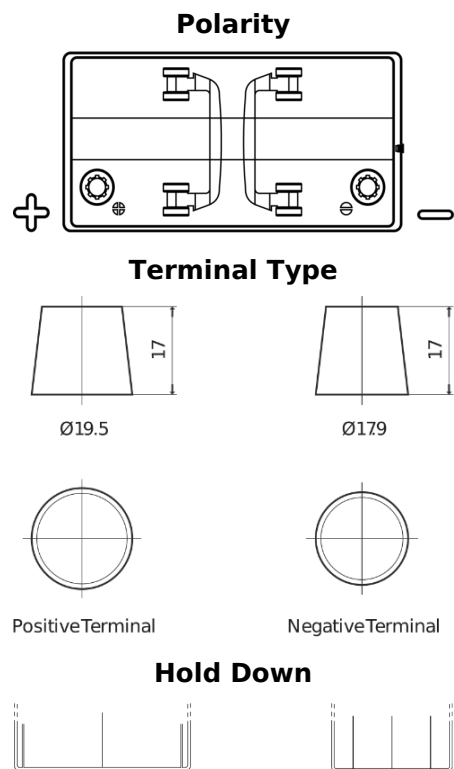

**Product overview**

Batteries for Marine and Leisure

**Start TN850**

Part number	TN850
Technology	Flooded
EAN/GTIN	3661024046077
Voltage	12 V
Capacity	110.0 Ah
CCA	750 A
MCA	850
Length	349 mm
Width	175 mm
Height	235 mm
Box size	D02
Polarity	ETN 1
Terminal Type	EN taper post
Hold Down	B0
Weights (subject of variation)	25.40 kg