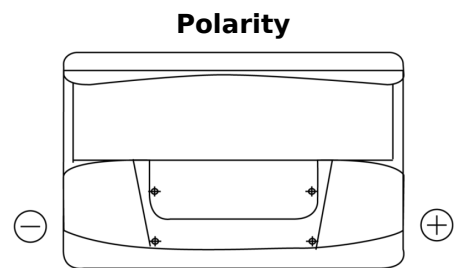

**Product overview**

Batteries for Marine and Leisure

**Start TN750**

Part number	TN750
Technology	Flooded
EAN/GTIN	3661024046084
Voltage	12 V
Capacity	74.0 Ah
CCA	680 A
MCA	750
Length	278 mm
Width	175 mm
Height	190 mm
Box size	L03
Polarity	ETN 0
Terminal Type	EN taper post
Hold Down	B13
Weights (subject of variation)	16.60 kg