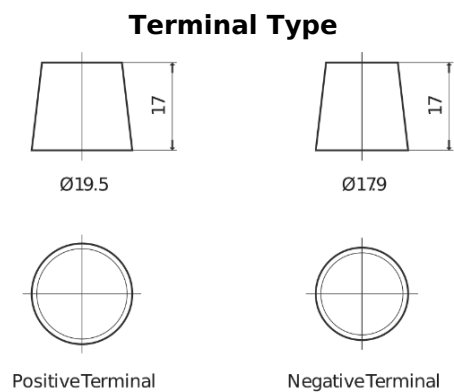

**Product overview**

Batteries for Marine and Leisure

**Start TN750**

Part number	TN750
Technology	Flooded
EAN/GTIN	3661024046084
Voltage	12 V
Capacity	74.0 Ah
CCA	680 A
MCA	750
Length	278 mm
Width	175 mm
Height	190 mm
Box size	L03
Polarity	ETN 0
Terminal Type	EN taper post
Hold Down	B13
Weights (subject of variation)	16.60 kg