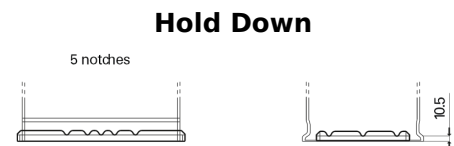

**Product overview**

Batteries for Marine and Leisure

**Start TN750**

Part number	TN750
Technology	Flooded
EAN/GTIN	3661024046084
Voltage	12 V
Capacity	74.0 Ah
CCA	680 A
MCA	750
Length	278 mm
Width	175 mm
Height	190 mm
Box size	L03
Polarity	ETN 0
Terminal Type	EN taper post
Hold Down	B13
Weights (subject of variation)	16.60 kg