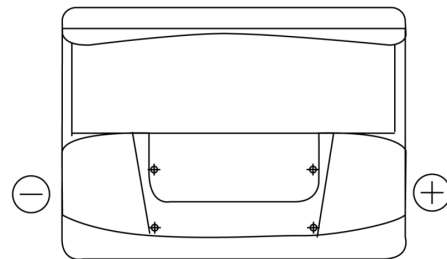

**Product overview**

Batteries for Marine and Leisure

**Start TN600**

Part number	TN600
Technology	Flooded
EAN/GTIN	3661024046091
Voltage	12 V
Capacity	62.0 Ah
CCA	540 A
MCA	600
Length	242 mm
Width	175 mm
Height	190 mm
Box size	L02
Polarity	ETN 0
Terminal Type	EN taper post
Hold Down	B13
Weights (subject of variation)	14.20 kg

**Polarity**

**Terminal Type**

Positive Terminal

Negative Terminal

**Hold Down**

Design, features and specifications are subject to change without notice. We disclaim any representation or warranty, express or implied, concerning the data or recommendations, and in no event shall be liable for any loss or damage claimed to have arisen as a result. Some products may not be available in your local market.