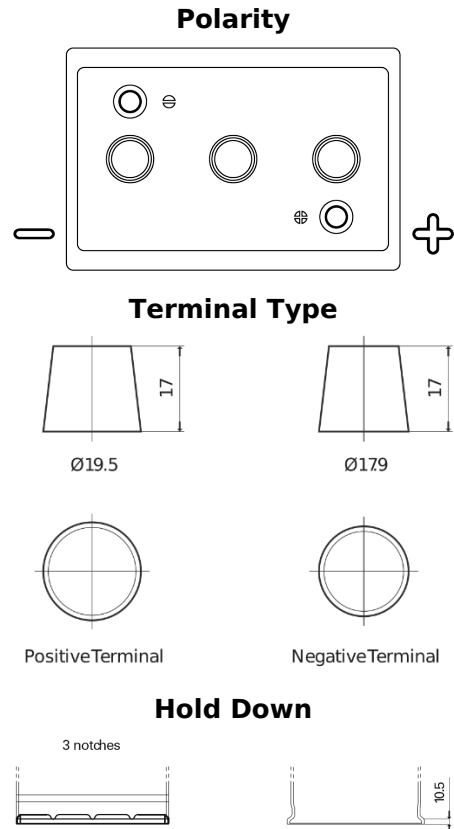

Product overview

Batteries for Marine and Leisure

Vintage EU140-6

Part number	EU140-6
Technology	Flooded
EAN/GTIN	3661024036153
Voltage	6 V
Capacity	140 Ah
CCA	900 A
Length	257 mm
Width	175 mm
Height	236 mm
Box size	M04
Polarity	ETN 0
Terminal Type	EN taper post
Hold Down	B1
Weights (subject of variation)	18.40 kg