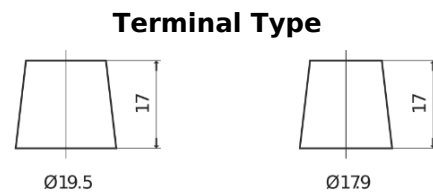

Product overview

Batteries for Marine and Leisure

Start TN1100

Part number	TN1100
Technology	Flooded
EAN/GTIN	3661024046053
Voltage	12 V
Capacity	180.0 Ah
CCA	1000 A
MCA	1100
Length	513 mm
Width	223 mm
Height	223 mm
Box size	D05
Polarity	ETN 3
Terminal Type	EN taper post
Hold Down	B0
Weights (subject of variation)	42.80 kg