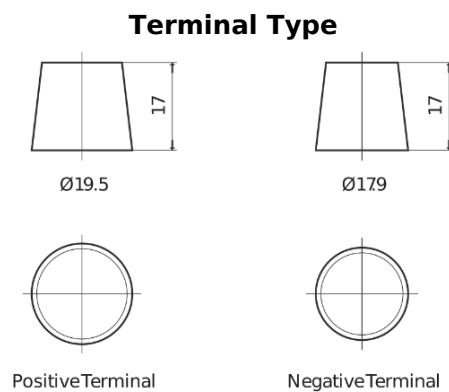

Product overview

Batteries for Marine and Leisure

Start TN1100

Part number	TN1100
Technology	Flooded
EAN/GTIN	3661024046053
Voltage	12 V
Capacity	180.0 Ah
CCA	1000 A
MCA	1100
Length	513 mm
Width	223 mm
Height	223 mm
Box size	D05
Polarity	ETN 3
Terminal Type	EN taper post
Hold Down	B0
Weights (subject of variation)	42.80 kg