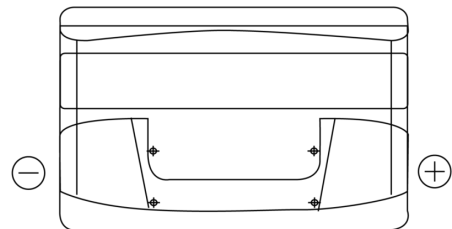

**Product overview**

Batteries for Cars

**Plus CB852**

Part number	CB852
Technology	Flooded
EAN/GTIN	3661024014663
Voltage	12 V
Capacity	85.0 Ah
CCA	760 A
Length	353 mm
Width	175 mm
Height	175 mm
Box size	LB5
Polarity	ETN 0
Terminal Type	EN taper post
Hold Down	B13
Weights (subject of variation)	19.40 kg

**Polarity**

**Terminal Type**

Ø19.5

Ø179

Positive Terminal

Negative Terminal

**Hold Down**

Design, features and specifications are subject to change without notice. We disclaim any representation or warranty, express or implied, concerning the data or recommendations, and in no event shall be liable for any loss or damage claimed to have arisen as a result. Some products may not be available in your local market.