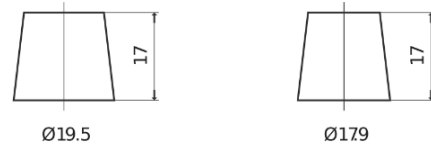

**Product overview**

Batteries for Cars

**EFB TL800**

Part number	TL800
Technology	EFB
EAN/GTIN	3661024055703
Voltage	12 V
Capacity	80.0 Ah
CCA	800 A
Length	315 mm
Width	175 mm
Height	190 mm
Box size	L04
Polarity	ETN 0
Terminal Type	EN taper post
Hold Down	B13
Weights (subject of variation)	22.10 kg

**Polarity**

**Terminal Type**

Positive Terminal

Negative Terminal

**Hold Down**

Design, features and specifications are subject to change without notice. We disclaim any representation or warranty, express or implied, concerning the data or recommendations, and in no event shall be liable for any loss or damage claimed to have arisen as a result. Some products may not be available in your local market.