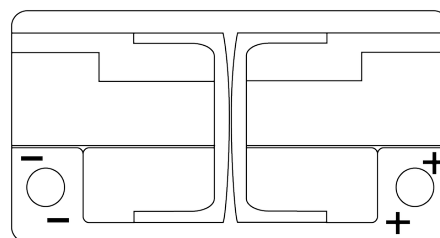

Product overview

Batteries for Cars

Premium EA1050

Part number	EA1050
Technology	Flooded
EAN/GTIN	3661024034302
Voltage	12 V
Capacity	105 Ah
CCA	850 A
Length	315 mm
Width	175 mm
Height	205 mm
Box size	LH4
Polarity	ETN 0
Terminal Type	EN taper post
Hold Down	B13
Weights (subject of variation)	23.10 kg

Polarity

Terminal Type

Positive Terminal

Negative Terminal

Hold Down

Design, features and specifications are subject to change without notice. We disclaim any representation or warranty, express or implied, concerning the data or recommendations, and in no event shall be liable for any loss or damage claimed to have arisen as a result. Some products may not be available in your local market.