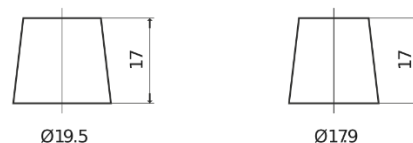

Terminal Type