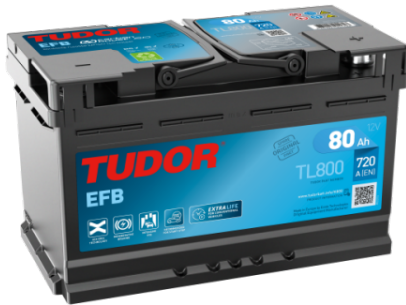

**Product overview**

Batteries for Cars

**EFB TL800**

Part number	TL800
Technology	EFB
EAN/GTIN	3661024055703
Voltage	12 V
Capacity	80.0 Ah
CCA	800 A
Length	315 mm
Width	175 mm
Height	190 mm
Box size	L04
Polarity	ETN 0
Terminal Type	EN taper post
Hold Down	B13
Weights (subject of variation)	22.10 kg