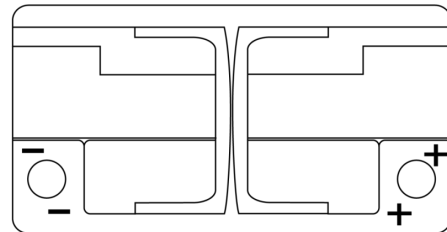

**Product overview**

Batteries for Cars

**EFB TL800**

Part number	TL800
Technology	EFB
EAN/GTIN	3661024055703
Voltage	12 V
Capacity	80.0 Ah
CCA	800 A
Length	315 mm
Width	175 mm
Height	190 mm
Box size	L04
Polarity	ETN 0
Terminal Type	EN taper post
Hold Down	B13
Weights (subject of variation)	22.10 kg

**Polarity**

**Terminal Type**

Positive Terminal

Negative Terminal

**Hold Down**

Design, features and specifications are subject to change without notice. We disclaim any representation or warranty, express or implied, concerning the data or recommendations, and in no event shall be liable for any loss or damage claimed to have arisen as a result. Some products may not be available in your local market.