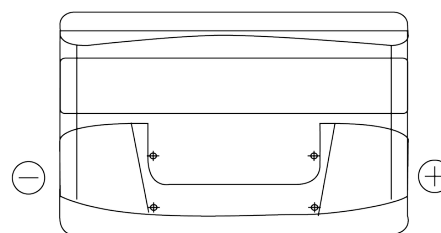

Product overview

Batteries for Cars

Technica TB1000

Part number	TB1000
Technology	Flooded
EAN/GTIN	3661024054713
Voltage	12 V
Capacity	100 Ah
CCA	720 A
Length	315 mm
Width	175 mm
Height	205 mm
Box size	LH4
Polarity	ETN 0
Terminal Type	EN taper post
Hold Down	B13
Weights (subject of variation)	21.90 kg

Polarity

Terminal Type

Positive Terminal

Negative Terminal

Hold Down

Design, features and specifications are subject to change without notice. We disclaim any representation or warranty, express or implied, concerning the data or recommendations, and in no event shall be liable for any loss or damage claimed to have arisen as a result. Some products may not be available in your local market.