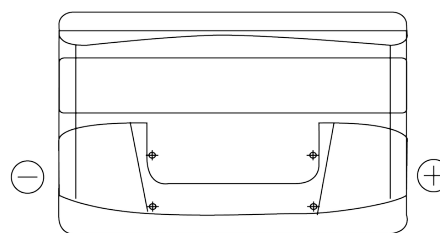

Product overview

Batteries for Cars

Excell EB1000

Part number	EB1000
Technology	Flooded
EAN/GTIN	3661024034715
Voltage	12 V
Capacity	100 Ah
CCA	720 A
Length	315 mm
Width	175 mm
Height	205 mm
Box size	LH4
Polarity	ETN 0
Terminal Type	EN taper post
Hold Down	B13
Weights (subject of variation)	21.90 kg

Polarity

Terminal Type

Positive Terminal

Negative Terminal

Hold Down

Design, features and specifications are subject to change without notice. We disclaim any representation or warranty, express or implied, concerning the data or recommendations, and in no event shall be liable for any loss or damage claimed to have arisen as a result. Some products may not be available in your local market.