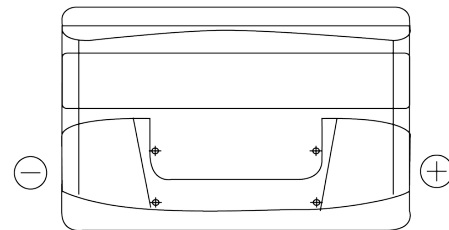

Product overview

Batteries for Cars

Power DB1000

Part number	DB1000
Technology	Flooded
EAN/GTIN	3661024024716
Voltage	12 V
Capacity	100 Ah
CCA	720 A
Length	315 mm
Width	175 mm
Height	205 mm
Box size	LH4
Polarity	ETN 0
Terminal Type	EN taper post
Hold Down	B13
Weights (subject of variation)	21.90 kg

Polarity

Terminal Type

Positive Terminal

Negative Terminal

Hold Down

Design, features and specifications are subject to change without notice. We disclaim any representation or warranty, express or implied, concerning the data or recommendations, and in no event shall be liable for any loss or damage claimed to have arisen as a result. Some products may not be available in your local market.