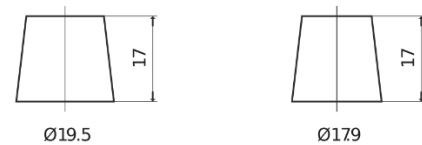

Product overview

Batteries for Cars

Power DB1000

Part number	DB1000
Technology	Flooded
EAN/GTIN	3661024024716
Voltage	12 V
Capacity	100 Ah
CCA	720 A
Length	315 mm
Width	175 mm
Height	205 mm
Box size	LH4
Polarity	ETN 0
Terminal Type	EN taper post
Hold Down	B13
Weights (subject of variation)	21.90 kg

Polarity

Terminal Type

Positive Terminal

Negative Terminal

Hold Down

Design, features and specifications are subject to change without notice. We disclaim any representation or warranty, express or implied, concerning the data or recommendations, and in no event shall be liable for any loss or damage claimed to have arisen as a result. Some products may not be available in your local market.