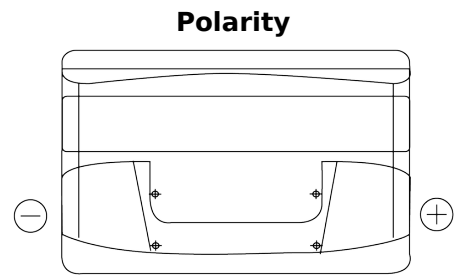

Product overview

Batteries for Cars

Technica TB852

Part number	TB852
Technology	Flooded
EAN/GTIN	3661024054669
Voltage	12 V
Capacity	85 Ah
CCA	760 A
Length	353 mm
Width	175 mm
Height	175 mm
Box size	LB5
Polarity	ETN 0
Terminal Type	EN taper post
Hold Down	B13
Weights (subject of variation)	19.40 kg