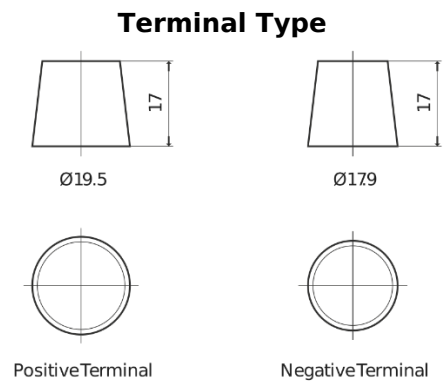

Product overview

Batteries for Cars

Formula FB852

Part number	FB852
Technology	Flooded
EAN/GTIN	3661024044660
Voltage	12 V
Capacity	85 Ah
CCA	760 A
Length	353 mm
Width	175 mm
Height	175 mm
Box size	LB5
Polarity	ETN 0
Terminal Type	EN taper post
Hold Down	B13
Weights (subject of variation)	19.40 kg