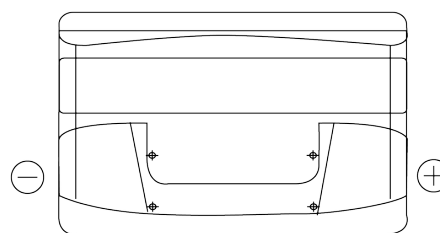

Product overview

Batteries for Cars

Excell EB852

Part number	EB852
Technology	Flooded
EAN/GTIN	3661024034661
Voltage	12 V
Capacity	85 Ah
CCA	760 A
Length	353 mm
Width	175 mm
Height	175 mm
Box size	LB5
Polarity	ETN 0
Terminal Type	EN taper post
Hold Down	B13
Weights (subject of variation)	19.40 kg

Polarity

Terminal Type

Positive Terminal

Negative Terminal

Hold Down

Design, features and specifications are subject to change without notice. We disclaim any representation or warranty, express or implied, concerning the data or recommendations, and in no event shall be liable for any loss or damage claimed to have arisen as a result. Some products may not be available in your local market.