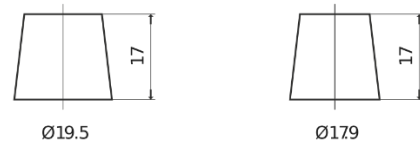

**Product overview**

Batteries for Cars

**Power DB852**

Part number	DB852
Technology	Flooded
EAN/GTIN	3661024024662
Voltage	12 V
Capacity	85 Ah
CCA	760 A
Length	353 mm
Width	175 mm
Height	175 mm
Box size	LB5
Polarity	ETN 0
Terminal Type	EN taper post
Hold Down	B13
Weights (subject of variation)	19.40 kg

**Polarity**

**Terminal Type**

Positive Terminal

Negative Terminal

**Hold Down**

Design, features and specifications are subject to change without notice. We disclaim any representation or warranty, express or implied, concerning the data or recommendations, and in no event shall be liable for any loss or damage claimed to have arisen as a result. Some products may not be available in your local market.