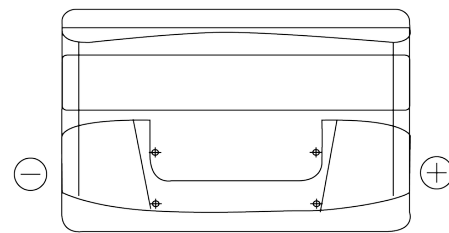

**Product overview**

Batteries for Cars

**Plus CB852**

Part number	CB852
Technology	Flooded
EAN/GTIN	3661024014663
Voltage	12 V
Capacity	85 Ah
CCA	760 A
Length	353 mm
Width	175 mm
Height	175 mm
Box size	LB5
Polarity	ETN 0
Terminal Type	EN taper post
Hold Down	B13
Weights (subject of variation)	19.40 kg

**Polarity**

**Terminal Type**

Positive Terminal

Negative Terminal

**Hold Down**

Design, features and specifications are subject to change without notice. We disclaim any representation or warranty, express or implied, concerning the data or recommendations, and in no event shall be liable for any loss or damage claimed to have arisen as a result. Some products may not be available in your local market.