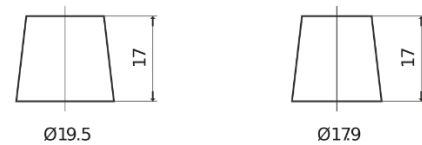

**Product overview**

Batteries for Cars

**Plus CB852**

Part number	CB852
Technology	Flooded
EAN/GTIN	3661024014663
Voltage	12 V
Capacity	85 Ah
CCA	760 A
Length	353 mm
Width	175 mm
Height	175 mm
Box size	LB5
Polarity	ETN 0
Terminal Type	EN taper post
Hold Down	B13
Weights (subject of variation)	19.40 kg

**Polarity**

**Terminal Type**

Positive Terminal

Negative Terminal

**Hold Down**

Design, features and specifications are subject to change without notice. We disclaim any representation or warranty, express or implied, concerning the data or recommendations, and in no event shall be liable for any loss or damage claimed to have arisen as a result. Some products may not be available in your local market.