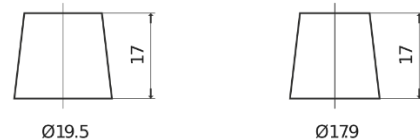

Product overview

Batteries for Cars

Premium EA852

| | |
|--------------------------------|---------------|
| Part number | EA852 |
| Technology | Flooded |
| EAN/GTIN | 3661024034296 |
| Voltage | 12 V |
| Capacity | 85 Ah |
| CCA | 800 A |
| Length | 315 mm |
| Width | 175 mm |
| Height | 175 mm |
| Box size | LB4 |
| Polarity | ETN 0 |
| Terminal Type | EN taper post |
| Hold Down | B13 |
| Weights (subject of variation) | 18.60 kg |

Polarity

Terminal Type

Positive Terminal

Negative Terminal

Hold Down

Design, features and specifications are subject to change without notice. We disclaim any representation or warranty, express or implied, concerning the data or recommendations, and in no event shall be liable for any loss or damage claimed to have arisen as a result. Some products may not be available in your local market.