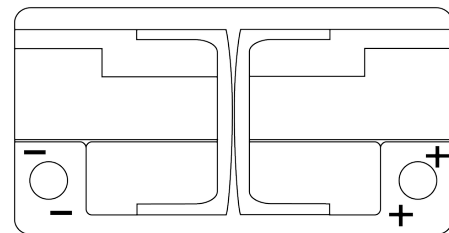

**Product overview**

Batteries for Cars

**Premium EA852**

Part number	EA852
Technology	Flooded
EAN/GTIN	3661024034296
Voltage	12 V
Capacity	85 Ah
CCA	800 A
Length	315 mm
Width	175 mm
Height	175 mm
Box size	LB4
Polarity	ETN 0
Terminal Type	EN taper post
Hold Down	B13
Weights (subject of variation)	18.60 kg

**Polarity**

**Terminal Type**

Positive Terminal

Negative Terminal

**Hold Down**

Design, features and specifications are subject to change without notice. We disclaim any representation or warranty, express or implied, concerning the data or recommendations, and in no event shall be liable for any loss or damage claimed to have arisen as a result. Some products may not be available in your local market.