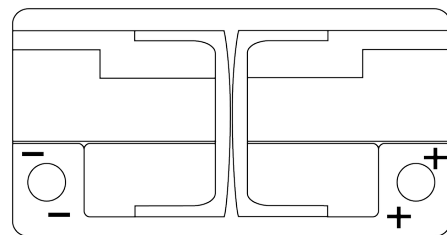

Product overview

Batteries for Cars

Premium EA852

| | |
|--------------------------------|---------------|
| Part number | EA852 |
| Technology | Flooded |
| EAN/GTIN | 3661024034296 |
| Voltage | 12 V |
| Capacity | 85 Ah |
| CCA | 800 A |
| Length | 315 mm |
| Width | 175 mm |
| Height | 175 mm |
| Box size | LB4 |
| Polarity | ETN 0 |
| Terminal Type | EN taper post |
| Hold Down | B13 |
| Weights (subject of variation) | 18.60 kg |

Polarity

Terminal Type

Positive Terminal

Negative Terminal

Hold Down

Design, features and specifications are subject to change without notice. We disclaim any representation or warranty, express or implied, concerning the data or recommendations, and in no event shall be liable for any loss or damage claimed to have arisen as a result. Some products may not be available in your local market.