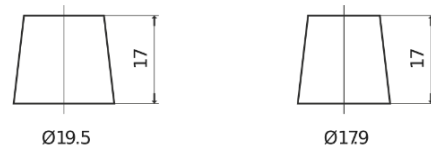

**Product overview**

Batteries for Cars

**AGM TK700**

Part number	TK700
Technology	AGM
EAN/GTIN	3661024055710
Voltage	12 V
Capacity	70.0 Ah
CCA	760 A
Length	278 mm
Width	175 mm
Height	190 mm
Box size	L03
Polarity	ETN 0
Terminal Type	EN taper post
Hold Down	B13
Weights (subject of variation)	20.60 kg

**Polarity**

**Terminal Type**

Positive Terminal

Negative Terminal

**Hold Down**

Design, features and specifications are subject to change without notice. We disclaim any representation or warranty, express or implied, concerning the data or recommendations, and in no event shall be liable for any loss or damage claimed to have arisen as a result. Some products may not be available in your local market.