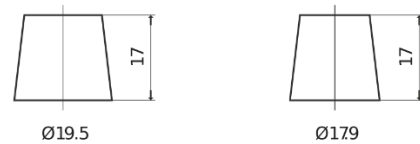

Product overview

Batteries for Cars

Formula FB802

Part number	FB802
Technology	Flooded
EAN/GTIN	3661024044653
Voltage	12 V
Capacity	80 Ah
CCA	700 A
Length	315 mm
Width	175 mm
Height	175 mm
Box size	LB4
Polarity	ETN 0
Terminal Type	EN taper post
Hold Down	B13
Weights (subject of variation)	17.80 kg

Polarity

Terminal Type

Positive Terminal

Negative Terminal

Hold Down

Design, features and specifications are subject to change without notice. We disclaim any representation or warranty, express or implied, concerning the data or recommendations, and in no event shall be liable for any loss or damage claimed to have arisen as a result. Some products may not be available in your local market.