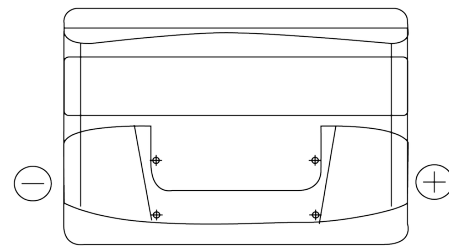

Product overview

Batteries for Cars

Excell EB802

Part number	EB802
Technology	Flooded
EAN/GTIN	3661024034654
Voltage	12 V
Capacity	80 Ah
CCA	700 A
Length	315 mm
Width	175 mm
Height	175 mm
Box size	LB4
Polarity	ETN 0
Terminal Type	EN taper post
Hold Down	B13
Weights (subject of variation)	17.80 kg

Polarity

Terminal Type

Positive Terminal

Negative Terminal

Hold Down

Design, features and specifications are subject to change without notice. We disclaim any representation or warranty, express or implied, concerning the data or recommendations, and in no event shall be liable for any loss or damage claimed to have arisen as a result. Some products may not be available in your local market.