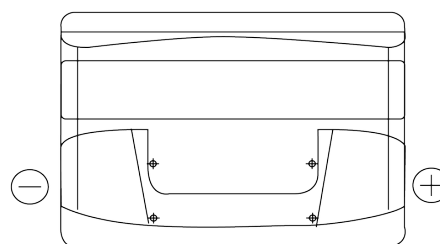

**Product overview**

Batteries for Cars

**Excell EB802**

Part number	EB802
Technology	Flooded
EAN/GTIN	3661024034654
Voltage	12 V
Capacity	80 Ah
CCA	700 A
Length	315 mm
Width	175 mm
Height	175 mm
Box size	LB4
Polarity	ETN 0
Terminal Type	EN taper post
Hold Down	B13
Weights (subject of variation)	17.80 kg

**Polarity**

**Terminal Type**

**Hold Down**

Design, features and specifications are subject to change without notice. We disclaim any representation or warranty, express or implied, concerning the data or recommendations, and in no event shall be liable for any loss or damage claimed to have arisen as a result. Some products may not be available in your local market.