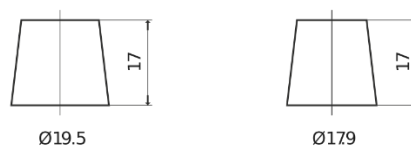

**Product overview**

Batteries for Cars

**Plus CB802**

Part number	CB802
Technology	Flooded
EAN/GTIN	3661024014656
Voltage	12 V
Capacity	80 Ah
CCA	700 A
Length	315 mm
Width	175 mm
Height	175 mm
Box size	LB4
Polarity	ETN 0
Terminal Type	EN taper post
Hold Down	B13
Weights (subject of variation)	17.80 kg

**Polarity**

**Terminal Type**

Positive Terminal

Negative Terminal

**Hold Down**

Design, features and specifications are subject to change without notice. We disclaim any representation or warranty, express or implied, concerning the data or recommendations, and in no event shall be liable for any loss or damage claimed to have arisen as a result. Some products may not be available in your local market.