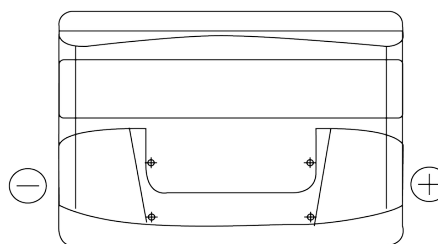

**Product overview**

Batteries for Cars

**Plus CB802**

Part number	CB802
Technology	Flooded
EAN/GTIN	3661024014656
Voltage	12 V
Capacity	80 Ah
CCA	700 A
Length	315 mm
Width	175 mm
Height	175 mm
Box size	LB4
Polarity	ETN 0
Terminal Type	EN taper post
Hold Down	B13
Weights (subject of variation)	17.80 kg

**Polarity**

**Terminal Type**

Positive Terminal

Negative Terminal

**Hold Down**

Design, features and specifications are subject to change without notice. We disclaim any representation or warranty, express or implied, concerning the data or recommendations, and in no event shall be liable for any loss or damage claimed to have arisen as a result. Some products may not be available in your local market.