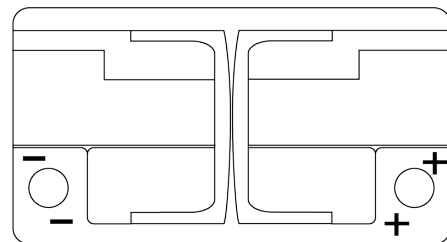

Product overview

Batteries for Cars

Premium EA722

Part number	EA722
Technology	Flooded
EAN/GTIN	3661024034289
Voltage	12 V
Capacity	72 Ah
CCA	720 A
Length	278 mm
Width	175 mm
Height	175 mm
Box size	LB3
Polarity	ETN 0
Terminal Type	EN taper post
Hold Down	B13
Weights (subject of variation)	15.90 kg

Polarity

Terminal Type

Positive Terminal

Negative Terminal

Hold Down

Design, features and specifications are subject to change without notice. We disclaim any representation or warranty, express or implied, concerning the data or recommendations, and in no event shall be liable for any loss or damage claimed to have arisen as a result. Some products may not be available in your local market.