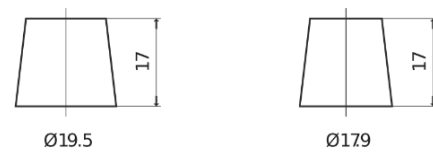

**Product overview**

Batteries for Trucks, Buses, Construction, Agriculture

**PowerPRO Agri&Construction TJ1355**

Part number	TJ1355
Technology	Flooded
EAN/GTIN	3661024056779
Voltage	12 V
Capacity	135.0 Ah
CCA	1000 A
Length	514 mm
Width	175 mm
Height	210 mm
Box size	DB8
Polarity	ETN 3
Terminal Type	EN taper post
Hold Down	B3
Weights (subject of variation)	36.00 kg

**Polarity**

**Terminal Type**

Positive Terminal

Negative Terminal

**Hold Down**

Design, features and specifications are subject to change without notice. We disclaim any representation or warranty, express or implied, concerning the data or recommendations, and in no event shall be liable for any loss or damage claimed to have arisen as a result. Some products may not be available in your local market.