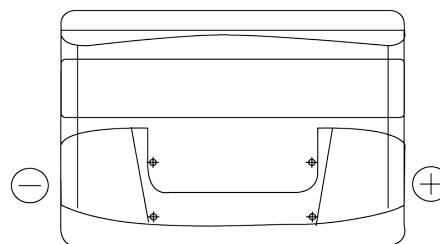

Product overview

Batteries for Cars

Technica TB712

| | |
|--------------------------------|---------------|
| Part number | TB712 |
| Technology | Flooded |
| EAN/GTIN | 3661024054645 |
| Voltage | 12 V |
| Capacity | 71 Ah |
| CCA | 670 A |
| Length | 278 mm |
| Width | 175 mm |
| Height | 175 mm |
| Box size | LB3 |
| Polarity | ETN 0 |
| Terminal Type | EN taper post |
| Hold Down | B13 |
| Weights (subject of variation) | 15.30 kg |

Polarity

Terminal Type

Positive Terminal

Negative Terminal

Hold Down

Design, features and specifications are subject to change without notice. We disclaim any representation or warranty, express or implied, concerning the data or recommendations, and in no event shall be liable for any loss or damage claimed to have arisen as a result. Some products may not be available in your local market.