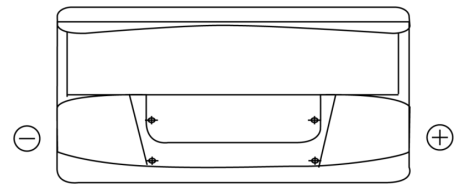

**Product overview**

Batteries for Trucks, Buses, Construction, Agriculture

**PowerPRO Agri&Construction TJ1000**

|                                |               |
|--------------------------------|---------------|
| Part number                    | TJ1000        |
| Technology                     | Flooded       |
| EAN/GTIN                       | 3661024056809 |
| Voltage                        | 12 V          |
| Capacity                       | 100.0 Ah      |
| CCA                            | 850 A         |
| Length                         | 353 mm        |
| Width                          | 175 mm        |
| Height                         | 190 mm        |
| Box size                       | L05           |
| Polarity                       | ETN 0         |
| Terminal Type                  | EN taper post |
| Hold Down                      | B13           |
| Weights (subject of variation) | 21.80 kg      |

**Polarity**

**Terminal Type**

**Hold Down**

Design, features and specifications are subject to change without notice. We disclaim any representation or warranty, express or implied, concerning the data or recommendations, and in no event shall be liable for any loss or damage claimed to have arisen as a result. Some products may not be available in your local market.