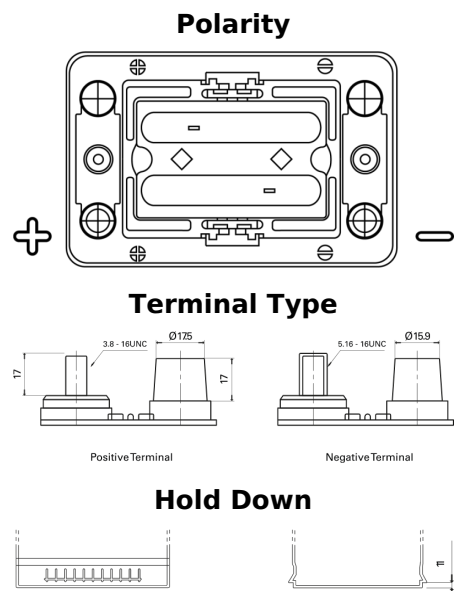

**Product overview**

Batteries for Trucks, Buses, Construction, Agriculture

**PowerPRO Agri&Construction TJ050C**

Part number	TJ050C
Technology	AGM
EAN/GTIN	3661024056793
Voltage	12 V
Capacity	50.0 Ah
CCA	800 A
Length	260 mm
Width	173 mm
Height	206 mm
Box size	G34
Polarity	ETN 1
Terminal Type	SAE M 3/8"- 5/16" taper&stud
Hold Down	B7
Weights (subject of variation)	17.90 kg