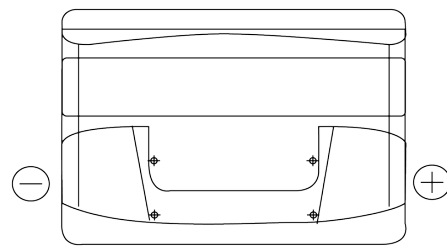

Product overview

Batteries for Cars

Excell EB712

Part number	EB712
Technology	Flooded
EAN/GTIN	3661024034647
Voltage	12 V
Capacity	71 Ah
CCA	670 A
Length	278 mm
Width	175 mm
Height	175 mm
Box size	LB3
Polarity	ETN 0
Terminal Type	EN taper post
Hold Down	B13
Weights (subject of variation)	15.30 kg

Polarity

Terminal Type

Positive Terminal

Negative Terminal

Hold Down

Design, features and specifications are subject to change without notice. We disclaim any representation or warranty, express or implied, concerning the data or recommendations, and in no event shall be liable for any loss or damage claimed to have arisen as a result. Some products may not be available in your local market.