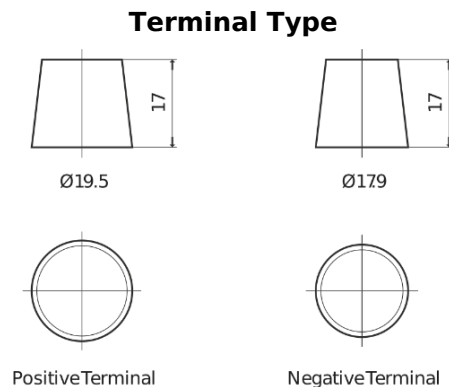

Product overview

Batteries for Trucks, Buses, Construction, Agriculture

StartPRO TG2254

| | |
|--------------------------------|---------------|
| Part number | TG2254 |
| Technology | Flooded |
| EAN/GTIN | 3661024057448 |
| Voltage | 12 V |
| Capacity | 225.0 Ah |
| CCA | 1200 A |
| Length | 518 mm |
| Width | 274 mm |
| Height | 240 mm |
| Box size | D06 |
| Polarity | ETN 4 |
| Terminal Type | EN taper post |
| Hold Down | B0 |
| Weights (subject of variation) | 54.90 kg |