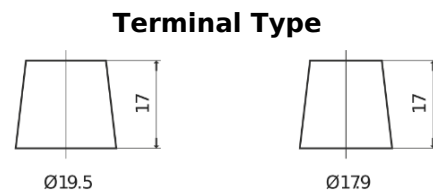

Product overview

Batteries for Trucks, Buses, Construction, Agriculture

StartPRO TG2253

Part number	TG2253
Technology	Flooded
EAN/GTIN	3661024057431
Voltage	12 V
Capacity	225.0 Ah
CCA	1200 A
Length	518 mm
Width	274 mm
Height	240 mm
Box size	D06
Polarity	ETN 3
Terminal Type	EN taper post
Hold Down	B0
Weights (subject of variation)	54.90 kg