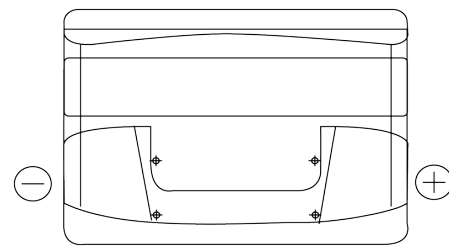

Product overview

Batteries for Cars

Plus CB712

Part number	CB712
Technology	Flooded
EAN/GTIN	3661024014649
Voltage	12 V
Capacity	71 Ah
CCA	670 A
Length	278 mm
Width	175 mm
Height	175 mm
Box size	LB3
Polarity	ETN 0
Terminal Type	EN taper post
Hold Down	B13
Weights (subject of variation)	15.30 kg

Polarity

Terminal Type

Positive Terminal

Negative Terminal

Hold Down

Design, features and specifications are subject to change without notice. We disclaim any representation or warranty, express or implied, concerning the data or recommendations, and in no event shall be liable for any loss or damage claimed to have arisen as a result. Some products may not be available in your local market.