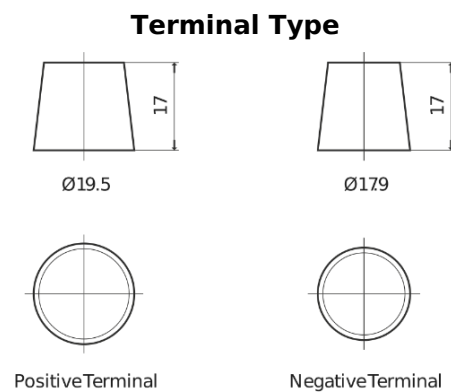

Product overview

Batteries for Trucks, Buses, Construction, Agriculture

StartPRO TG1553

Part number	TG1553
Technology	Flooded
EAN/GTIN	3661024056823
Voltage	12 V
Capacity	155.0 Ah
CCA	900 A
Length	513 mm
Width	223 mm
Height	223 mm
Box size	D05
Polarity	ETN 3
Terminal Type	EN taper post
Hold Down	B0
Weights (subject of variation)	40.20 kg