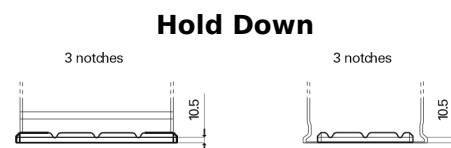

**Product overview**

Batteries for Trucks, Buses, Construction, Agriculture

**StartPRO TG1406**

Part number	TG1406
Technology	Flooded
EAN/GTIN	3661024055499
Voltage	12 V
Capacity	140.0 Ah
CCA	800 A
Length	510 mm
Width	175 mm
Height	225 mm
Box size	D08
Polarity	ETN 4
Terminal Type	EN taper post
Hold Down	B3
Weights (subject of variation)	33.50 kg