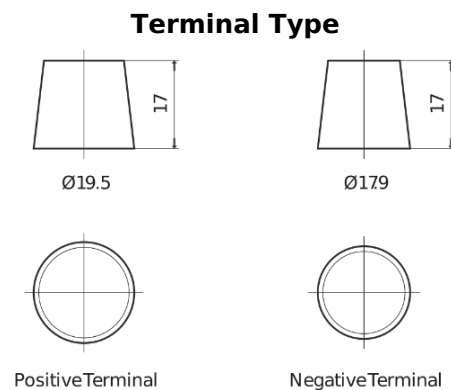

**Product overview**

Batteries for Trucks, Buses, Construction, Agriculture

**StartPRO TG1406**

Part number	TG1406
Technology	Flooded
EAN/GTIN	3661024055499
Voltage	12 V
Capacity	140.0 Ah
CCA	800 A
Length	510 mm
Width	175 mm
Height	225 mm
Box size	D08
Polarity	ETN 4
Terminal Type	EN taper post
Hold Down	B3
Weights (subject of variation)	33.50 kg